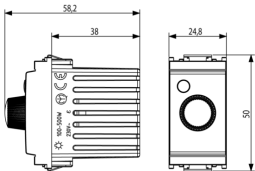

2 - Product in elimination

- [Multilanguage instructions sheet (626 kb)](#)