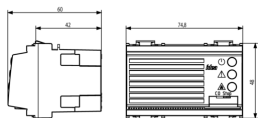

9 - Discontinued

- [MI - Manuale installatore ZIS_90720422.L (974 kb)](#)