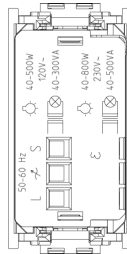

13 - Out-of-date

- [Multilanguage instructions sheet (270 kb)](#)