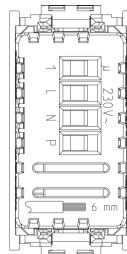

2 - Product in elimination

- [Multilanguage instructions sheet (661 kb)](#)