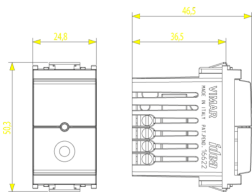

2 - Product in elimination

- [Multilanguage instructions sheet (661 kb)](#)