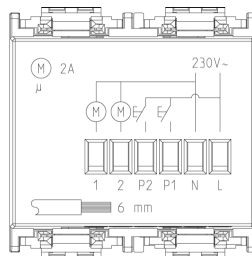

2 - Product in elimination

- [Multilanguage instructions sheet (545 kb)](#)