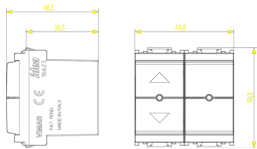

2 - Product in elimination

- [Multilanguage instructions sheet (545 kb)](#)