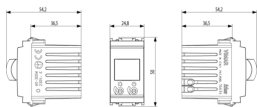

9 - Discontinued

- [Light Multilanguage instructions sheet (947 kb)](#)
- [Full Multilanguage instructions sheet (1103 kb)](#)