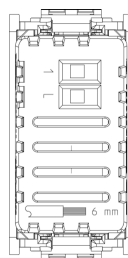

9 - Discontinued

- [Light Multilanguage instructions sheet (947 kb)](#)
- [Full Multilanguage instructions sheet (1103 kb)](#)