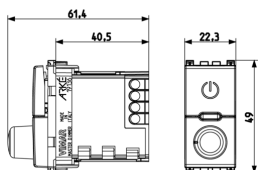

9 - Discontinued

• [FI - Foglio istruzioni ZIS_49400568C0 (1724 kb)](#)

• [New universal dimmers](#)