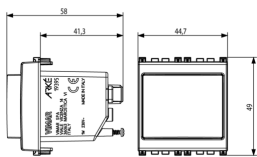

9 - Discontinued

- [Multilanguage instructions sheet (594 kb)](#)

- [Arké lives in your time](#)