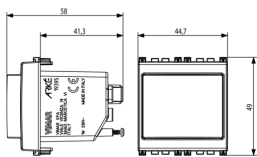

9 - Discontinued

• [Multilanguage instructions sheet (594 kb)](#)

• [Arké lives in your time](#)