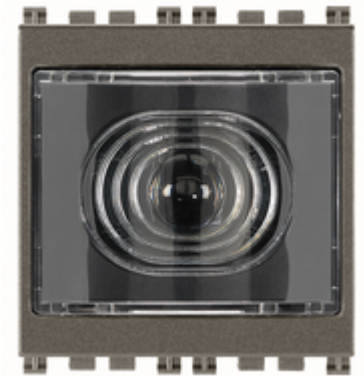

ARKÉ: TORCIA hand lamp 230V Metal

19395.M

Wiring devices / Traditional wiring devices / ARKÉ / Devices

TORCIA hand lamp 230V Metal

TORCIA, electronic hand lamp with high-efficiency LED, supply voltage 230 V~ 50-60 Hz, automatic emergency device, replaceable rechargeable Ni-MH battery, 2 hours of operating range, Metal - 2 modules