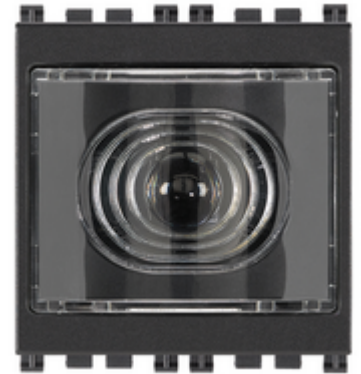

ARKÉ: TORCIA hand lamp 230V grey

19395

Wiring devices / Traditional wiring devices / ARKÉ / Devices

TORCIA hand lamp 230V grey

TORCIA, electronic hand lamp with high-efficiency LED, supply voltage 230 V~ 50-60 Hz, automatic emergency device, replaceable rechargeable Ni-MH battery, 2 hours of operating range, grey - 2 modules

9 - Discontinued