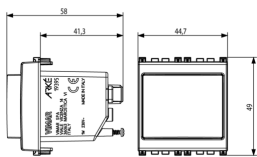

- [Multilanguage instructions sheet (594 kb)](#)

- [Arké lives in your time](#)