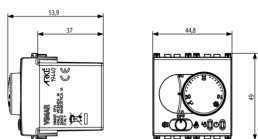

9 - Discontinued

- [Multilanguage instructions sheet \(2868 kb\)](#)

- [Arké lives in your time](#)

3D

Vimar