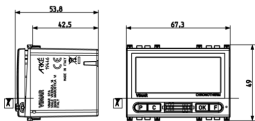

9 - Discontinued

- [Multilanguage installer manual \(2706 kb\)](#)

- [Arké lives in your time](#)

3D

Vimar