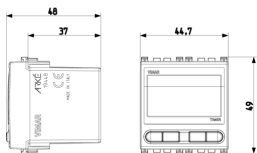

2 - Product in elimination

- [Multilanguage installer manual (1513 kb)](#)

- [Arké lives in your time](#)