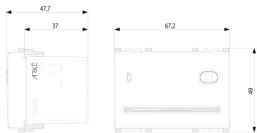

9 - Discontinued

• [Multilanguage installer manual (28414 kb)](#)

• [Arké lives in your time](#)