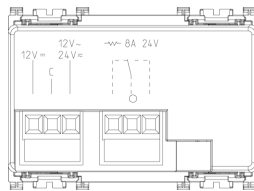

9 - Discontinued

• [Multilanguage installer manual (28414 kb)](#)

• [Arké lives in your time](#)