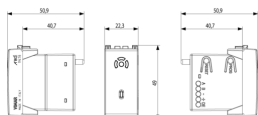

- [Multilanguage instructions sheet (491 kb)](#)
- [Multilanguage instructions sheet (265 kb)](#)

- [Arké lives in your time](#)