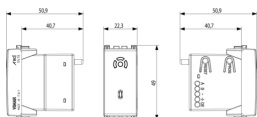

- [Multilanguage instructions sheet (491 kb)](#)
- [Multilanguage instructions sheet (265 kb)](#)

- [Arké lives in your time](#)