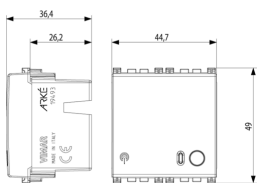

- [MI - Manuale installatore ZIS_49400093B0 (2159 kb)](#)
- [By-me burglar alam-fw Compatibility (99 kb)](#)