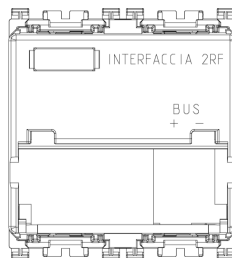

### SAI-BUS interface 2RF grey

Interface for remote control, outdoor siren and detectors in two-way dual band radiofrequency, grey - 2 modules

9 - Discontinued

- [MI - Manuale installatore ZIS\\_49400093B0 \(2159 kb\)](#)
- [By-me burglar alam-fw Compatibility \(99 kb\)](#)