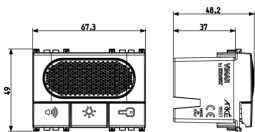

- [Multilanguage installer manual (6062 kb)](#)

- [Arké lives in your time](#)