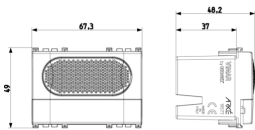

• [Multilanguage instructions sheet (4682 kb)](#)

• [Arké lives in your time](#)