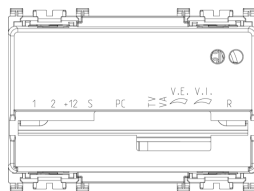

9 - Discontinued

• [Multilanguage instructions sheet (4682 kb)](#)

• [Arké lives in your time](#)