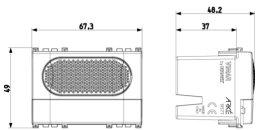

9 - Discontinued

• [Multilanguage instructions sheet (4682 kb)](#)

• [Arké lives in your time](#)