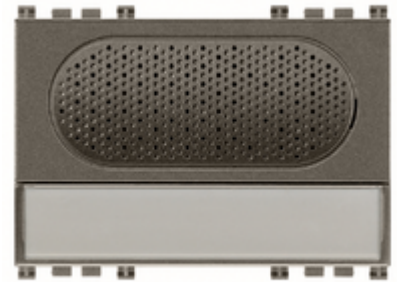

## ARKÉ: Due Fili call button Metal

**19577.M**

Smart systems&products / By-me Plus / ARKÉ / Devices

### Due Fili call button Metal

Call button for the landing with luminous name-plate, built-in microphone and speaker, for Due Fili system, Metal - 3 modules

9 - Discontinued

• [Multilanguage instructions sheet \(4682 kb\)](#)

• [Arké lives in your time](#)

3D