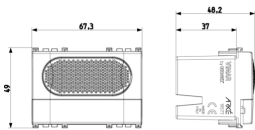

- [Multilanguage instructions sheet (4682 kb)](#)

- [Arké lives in your time](#)