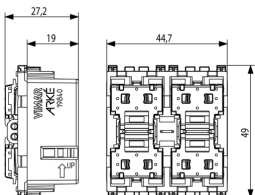

- [Multilanguage instructions sheet (873 kb)](#)
- [Manuale installatore (850 kb)](#)
- [DB_ComandoSupervisione_KNX_REL-01.17_20230117.zip](#)
- [Arké lives in your time](#)