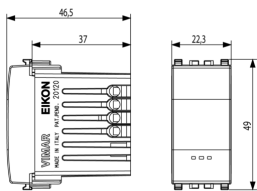

2 - Product in elimination

- [Multilanguage instructions sheet (286 kb)](#)