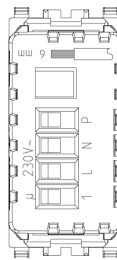

2 - Product in elimination

- [Multilanguage instructions sheet (286 kb)](#)