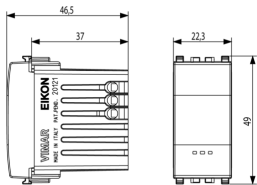

- [Multilanguage instructions sheet (413 kb)](#)