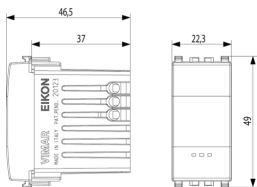

- [Multilanguage instructions sheet (413 kb)](#)