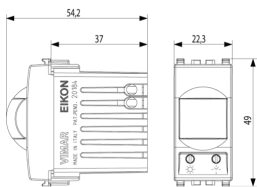

9 - Discontinued

- [Light Multilanguage instructions sheet (947 kb)](#)
- [Full Multilanguage instructions sheet (1103 kb)](#)