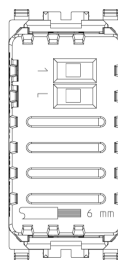

9 - Discontinued

- [Light Multilanguage instructions sheet (947 kb)](#)
- [Full Multilanguage instructions sheet (1103 kb)](#)