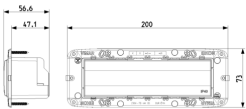

9 - Discontinued

- [Multilanguage instructions sheet (780 kb)](#)