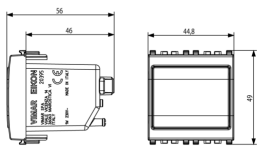

- [Multilanguage instructions sheet (487 kb)](#)