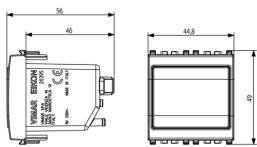

TORCIA hand lamp 230V Next

TORCIA, electronic hand lamp with high-efficiency LED, supply voltage 230 V~ 50-60 Hz, automatic emergency device, replaceable rechargeable Ni-MH battery, 2 hours of operating range, Next - 2 modules

13 - Out-of-date

- [Multilanguage instructions sheet (487 kb)](#)