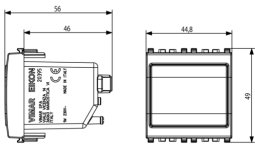

- [Multilanguage instructions sheet (487 kb)](#)