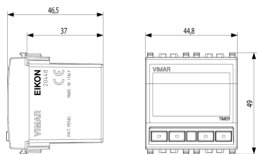

- [Multilanguage installer manual (1513 kb)](#)

3D