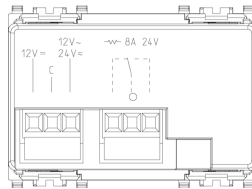

9 - Discontinued

- [Multilanguage installer manual (28414 kb)](#)