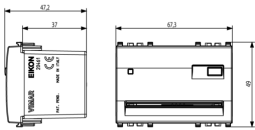

9 - Discontinued

- [Multilanguage installer manual (28414 kb)](#)