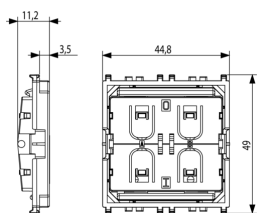

9 - Discontinued

- [FI - Foglio istruzioni ZIS_49400228C0 (1179 kb)](#)
- [By-me automation-fw Compatibility (206 kb)](#)