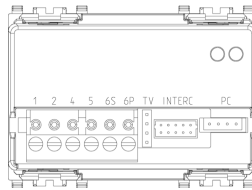

Due Fili speakerphone white

Speakerphone for Due Fili system with door opening and stair lights switching on functions, white - 3 modules

13 - Out-of-date

- [Multilanguage installer manual (6062 kb)](#)