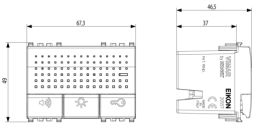

Due Fili speakerphone white

Speakerphone for Due Fili system with door opening and stair lights switching on functions, white - 3 modules

13 - Out-of-date

- [Multilanguage installer manual (6062 kb)](#)