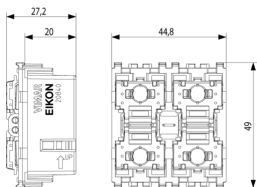

- [Multilanguage instructions sheet (873 kb)](#)
- [Manuale installatore (850 kb)](#)

- [DB_CommandoSupervisione_KNX_REL-01.17_20230117.zip](#)