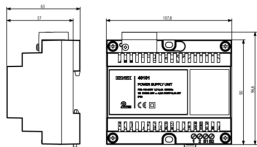

9 - Discontinued

- [Multilanguage instructions sheet (1248 kb)](#)

3D