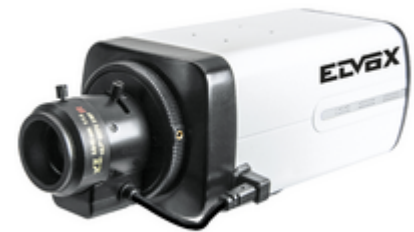

## IP: C/CS IP Box cam fullHD

---

**46232.012**

Safety / ELVOX CCTV / IP / Cameras

### **C/CS IP Box cam fullHD**

Box IP Full HD camera (1920x1080), C/CS-mount, mechanical IR filter, PoE or 12 Vdc power supply, SD CARD slot, WDR, ROI, Defog and 3DNR functions, Smart IR, RTSP, ONVIF protocol, protection rating IP66. Dimensions: 70x145x60 mm. Weight 515 g