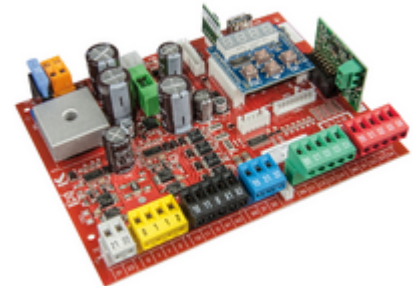

Spare parts: Control card Wi-Fi 24V sliding gates

SL24.W

Safety / ELVOX Automations / Spare parts / Sliding

Control card Wi-Fi 24V sliding gates

Control unit with display and built-in 433 MHz radio receiver for 24 V sliding automation systems. Ready for WiFi communication via Smartphone and Tablet using the EMC.W communication module