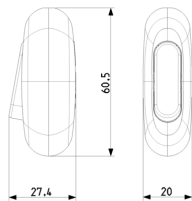

3D

- **Class group:** Domestic switching devices
- **Class:** Cord switch/dimmer
- **Model:** Other
- **Method of operation:** Rocker
- **Type of load:** Other
- **Material:** Plastic
- **Material quality:** Thermoplastic
- **Halogen free:** Yes

- **Surface protection:** Untreated
- **Surface finishing:** Matt
- **Colour:** White
- **RAL-number (similar):** 9003
- **Transparent:** No
- **Nominal voltage:** 250 V
- **Nominal current:** 2 A
- **Power:** 0 - 500 W