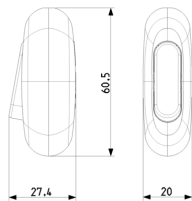

3D

- **Class group:** Domestic switching devices
- **Class:** Cord switch/dimmer
- **Model:** Other
- **Method of operation:** Rocker
- **Type of load:** Other
- **Material:** Plastic
- **Material quality:** Thermoplastic
- **Halogen free:** Yes

- **Surface protection:** Untreated
- **Surface finishing:** Matt
- **Colour:** Black
- **RAL-number (similar):** 9005
- **Transparent:** No
- **Nominal voltage:** 250 V
- **Nominal current:** 2 A
- **Power:** 0 - 500 W