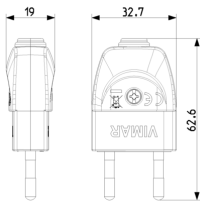

### 2P 10A S10 axial plug black

2P 10 A 250 V~ SICURY plug, Italian standard S10, axial cable entry, black

3 - Active

100 NR

00200.B - 2P 10A S10 axial plug white

3D

- **Class group:** Domestic switching devices
- **Class:** Plug adapter
- **Model:** Single
- **With plug for AU/NZ/PG/AR (AS/NZS 3112) (type I):** No
- **With plug for BE/DE/NL/RU (protective contact CEE 7/4, type F):** No
- **With plug for FR (earth pin) (type E):** No
- **With plug for UK/HK (BS 1363) (type G):** No
- **With plug for IT (S/P 11):** Yes
- **With plug for IT (S/P 17) (type L):** No
- **With plug for US/CA/CN (NEMA 1-15) (type A):** No
- **With plug for US/CA/CN (NEMA 5-15) (type B):** No
- **Type of bus:** Other
- **Number of USB ports:** 0
- **Colour:** Black
- **Nominal current:** 0,00 - 10,00 A

- 00. CE Marking - EU
- 01. IMQ - Italy ([download](#))
- 07. INGCER - Chile
- 10. EAC Eurasian Customs Union
- 37. Marking - Morocco
- 99. WEEE Directive ([download](#))

8 007352018792

8007352018792  
1 NR  
13x6x1.2 [cm]  
17.07 [g]

8 007352018808

8007352018808  
100 NR  
27x25x15 [cm]  
2,012 [g]

Vimar