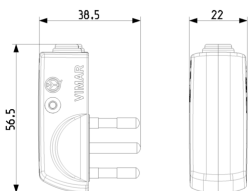

Portable plugs&socket outlets: 2P+E 10A SPA11 90°-plug white

00206.B

Portable installation / Plugs and socket outlets / Portable plugs&socket outlets / Supernova series plugs&sockets

2P+E 10A SPA11 90°-plug white

2P+E 10 A 250 V~ SICURY flat plug, Italian standard SPA11, 90° cable entry, white

3 - Active

100 NR

00206 - 2P+E 10A SPA11 90°-plug black

3D

- **Class group:** Domestic switching devices
- **Class:** Plug with protective contact
- **Model:** Other
- **Material:** Plastic
- **Material quality:** Thermoplastic
- **Degree of protection (IP):** IP20

- **Insert direction:** Right-angled
- **Connection system:** Screwed terminal
- **Colour:** White
- **Number of poles:** 2
- **Nominal voltage:** 250 V
- **Nominal current:** 10 A

- 00. CE Marking - EU
- 01. IMQ - Italy ([download](#))
- 07. INGCER - Chile

- 10. EAC Eurasian Customs Union
- 37. Marking - Morocco
- 99. WEEE Directive ([download](#))

8007352020061
1 NR
5.6x3.9x2.1 [cm]
25.39 [g]

8007352020085
100 NR
27.5x25x15 [cm]
2,539 [g]