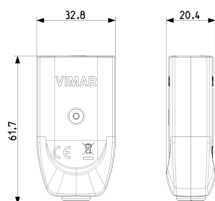

### 2P+E 10A P11 axial outlet white

Portable 2P+E 10 A 250 V~ SICURY socket outlet, Italian standard P11, axial cable entry, white

3 - Active

100 NR

00221 - 2P+E 10A P11 axial outlet black

3D

- **Class group:** Domestic switching devices
- **Class:** Coupler with protective contact
- **Model:** Italian type P11
- **Material:** Plastic
- **Material quality:** Thermoplastic
- **Halogen free:** Yes
- **Degree of protection (IP):** IP20
- **Insert direction:** Straight

- **Connection system:** Screwed terminal
- **Suitable for protective contact pin:** Yes
- **Colour:** White
- **RAL-number:** 0
- **Number of poles:** 2
- **Nominal voltage:** 250 V
- **Nominal current:** 10 A

8007352021792  
100 NR  
27x25x15 [cm]  
3,227 [g]