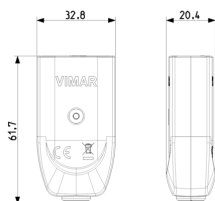

Portable plugs&socket outlets: 2P+E 10A P11 axial outlet black

00221

Portable installation / Plugs and socket outlets / Portable plugs&socket outlets / Supernova series plugs&sockets

2P+E 10A P11 axial outlet black

Portable 2P+E 10 A 250 V~ SICURY socket outlet, Italian standard P11, axial cable entry, black

3 - Active

100 NR

3D