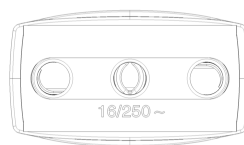

Portable plugs&socket outlets: 2P+E 16A P17 axial outlet white

00222.B

Portable installation / Plugs and socket outlets / Portable plugs&socket outlets / Supernova series plugs&sockets

2P+E 16A P17 axial outlet white

Portable 2P+E 16 A 250 V~ SICURY socket outlet, Italian standard P17, axial cable entry, white

3 - Active

100 NR

00222 - 2P+E 16A P17 axial outlet black

3D

- **Class group:** Domestic switching devices
- **Class:** Coupler with protective contact
- **Model:** Italian type P17
- **Material:** Plastic
- **Material quality:** Thermoplastic
- **Halogen free:** Yes
- **Degree of protection (IP):** IP20
- **Insert direction:** Straight

- **Connection system:** Screwed terminal
- **Suitable for protective contact pin:** Yes
- **Colour:** White
- **RAL-number:** 0
- **Number of poles:** 2
- **Nominal voltage:** 250 V
- **Nominal current:** 16 A