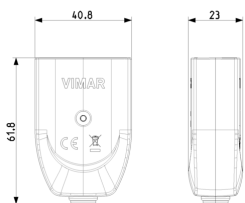

Portable plugs&socket outlets: 2P+E 16A P17 axial outlet white

00222.B

Portable installation / Plugs and socket outlets / Portable plugs&socket outlets / Supernova series plugs&sockets

2P+E 16A P17 axial outlet white

Portable 2P+E 16 A 250 V~ SICURY socket outlet, Italian standard P17, axial cable entry, white

3 - Active

100 NR

00222 - 2P+E 16A P17 axial outlet black

3D

- **Class group:** Domestic switching devices
- **Class:** Coupler with protective contact
- **Model:** Italian type P17
- **Material:** Plastic
- **Material quality:** Thermoplastic
- **Halogen free:** Yes
- **Degree of protection (IP):** IP20
- **Insert direction:** Straight

- **Connection system:** Screwed terminal
- **Suitable for protective contact pin:** Yes
- **Colour:** White
- **RAL-number:** 0
- **Number of poles:** 2
- **Nominal voltage:** 250 V
- **Nominal current:** 16 A

- 00. CE Marking - EU
- 01. IMQ - Italy ([download](#))
- 10. EAC Eurasian Customs Union

- 37. Marking - Morocco
- 99. WEEE Directive ([download](#))

8007352024892
1 NR
13x6x1.7 [cm]
37.33 [g]

8007352024908
100 NR
28.4x24.4x16.4 [cm]
4,199 [g]