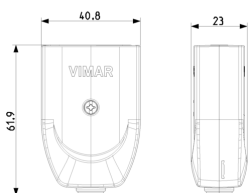

Portable plugs&socket outlets: 2P+E 16A P17/11 axial outlet white

00223.B

Portable installation / Plugs and socket outlets / Portable plugs&socket outlets / Supernova series plugs&sockets

2P+E 16A P17/11 axial outlet white

Portable 2P+E 16 A 250 V~ SICURY Bpresa socket outlet, Italian standard P17/11, axial cable entry, white

3 - Active

100 NR

3D