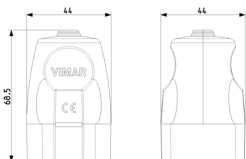

Portable plugs&socket outlets: 2P+E 16A P30 axial outlet white

00224.B

Portable installation / Plugs and socket outlets / Portable plugs&socket outlets / Supernova series plugs&sockets

2P+E 16A P30 axial outlet white

Portable 2P+E 16 A 250 V~ SICURY socket outlet, Italian standard P30 (lateral and central earth contacts), axial cable entry, white

3 - Active

50 NR

3D