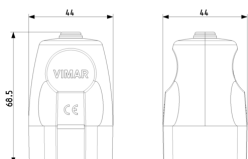

Portable plugs&socket outlets: 2P+E 16A P30 axial outlet black

00224

Portable installation / Plugs and socket outlets / Portable plugs&socket outlets / Supernova series plugs&sockets

2P+E 16A P30 axial outlet black

Portable 2P+E 16 A 250 V~ SICURY socket outlet, Italian standard P30 (lateral and central earth contacts), axial cable entry, black

3 - Active

50 NR

3D