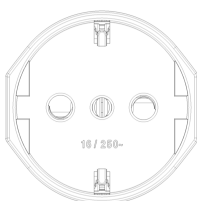

Portable 2P+E 16 A 250 V~ SICURY socket outlet, Italian standard P30 (lateral and central earth contacts), axial cable entry, black

3 - Active

50 NR

00224.B - 2P+E 16A P30 axial outlet white

3D

- **Class group:** Domestic switching devices
- **Class:** Coupler with protective contact
- **Model:** Italian type P30
- **Material:** Plastic
- **Material quality:** Thermoplastic
- **Halogen free:** Yes
- **Degree of protection (IP):** IP20
- **Insert direction:** Straight

- **Connection system:** Screwed terminal
- **Suitable for protective contact pin:** Yes
- **Colour:** Black
- **RAL-number:** 0
- **Number of poles:** 2
- **Nominal voltage:** 250 V
- **Nominal current:** 16 A

- 00. CE Marking - EU
- 01. IMQ - Italy
- 10. EAC Eurasian Customs Union

- 37. Marking - Morocco
- 99. WEEE Directive ([download](#))

8007352037328
1 NR
14x6x4.3 [cm]
51.7 [g]

8007352037335
50 NR
28.5x27x17 [cm]
2,930 [g]