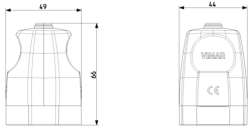

3D

- **Class group:** Domestic switching devices
- **Class:** Coupler with protective contact
- **Model:** Other
- **Material:** Plastic
- **Material quality:** Thermoplastic
- **Halogen free:** Yes
- **Degree of protection (IP):** IP20
- **Insert direction:** Straight

- **Connection system:** Screwed terminal
- **Suitable for protective contact pin:** Yes
- **Colour:** White
- **RAL-number:** 0
- **Number of poles:** 2
- **Nominal voltage:** 250 V
- **Nominal current:** 16 A

00. CE Marking - EU
03. CSv-IMQ - Italy
10. EAC Eurasian Customs Union

37. Marking - Morocco
99. WEEE Directive ([download](#))