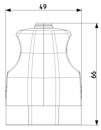

3D

- **Class group:** Domestic switching devices
- **Class:** Coupler with protective contact
- **Model:** Other
- **Material:** Plastic
- **Material quality:** Thermoplastic
- **Halogen free:** Yes
- **Degree of protection (IP):** IP20
- **Insert direction:** Straight

- **Connection system:** Screwed terminal
- **Suitable for protective contact pin:** Yes
- **Colour:** Black
- **RAL-number:** 0
- **Number of poles:** 2
- **Nominal voltage:** 250 V
- **Nominal current:** 16 A

00. CE Marking - EU
03. CSV-IMQ - Italy
10. EAC Eurasian Customs Union

37. Marking - Morocco
99. WEEE Directive ([download](#))